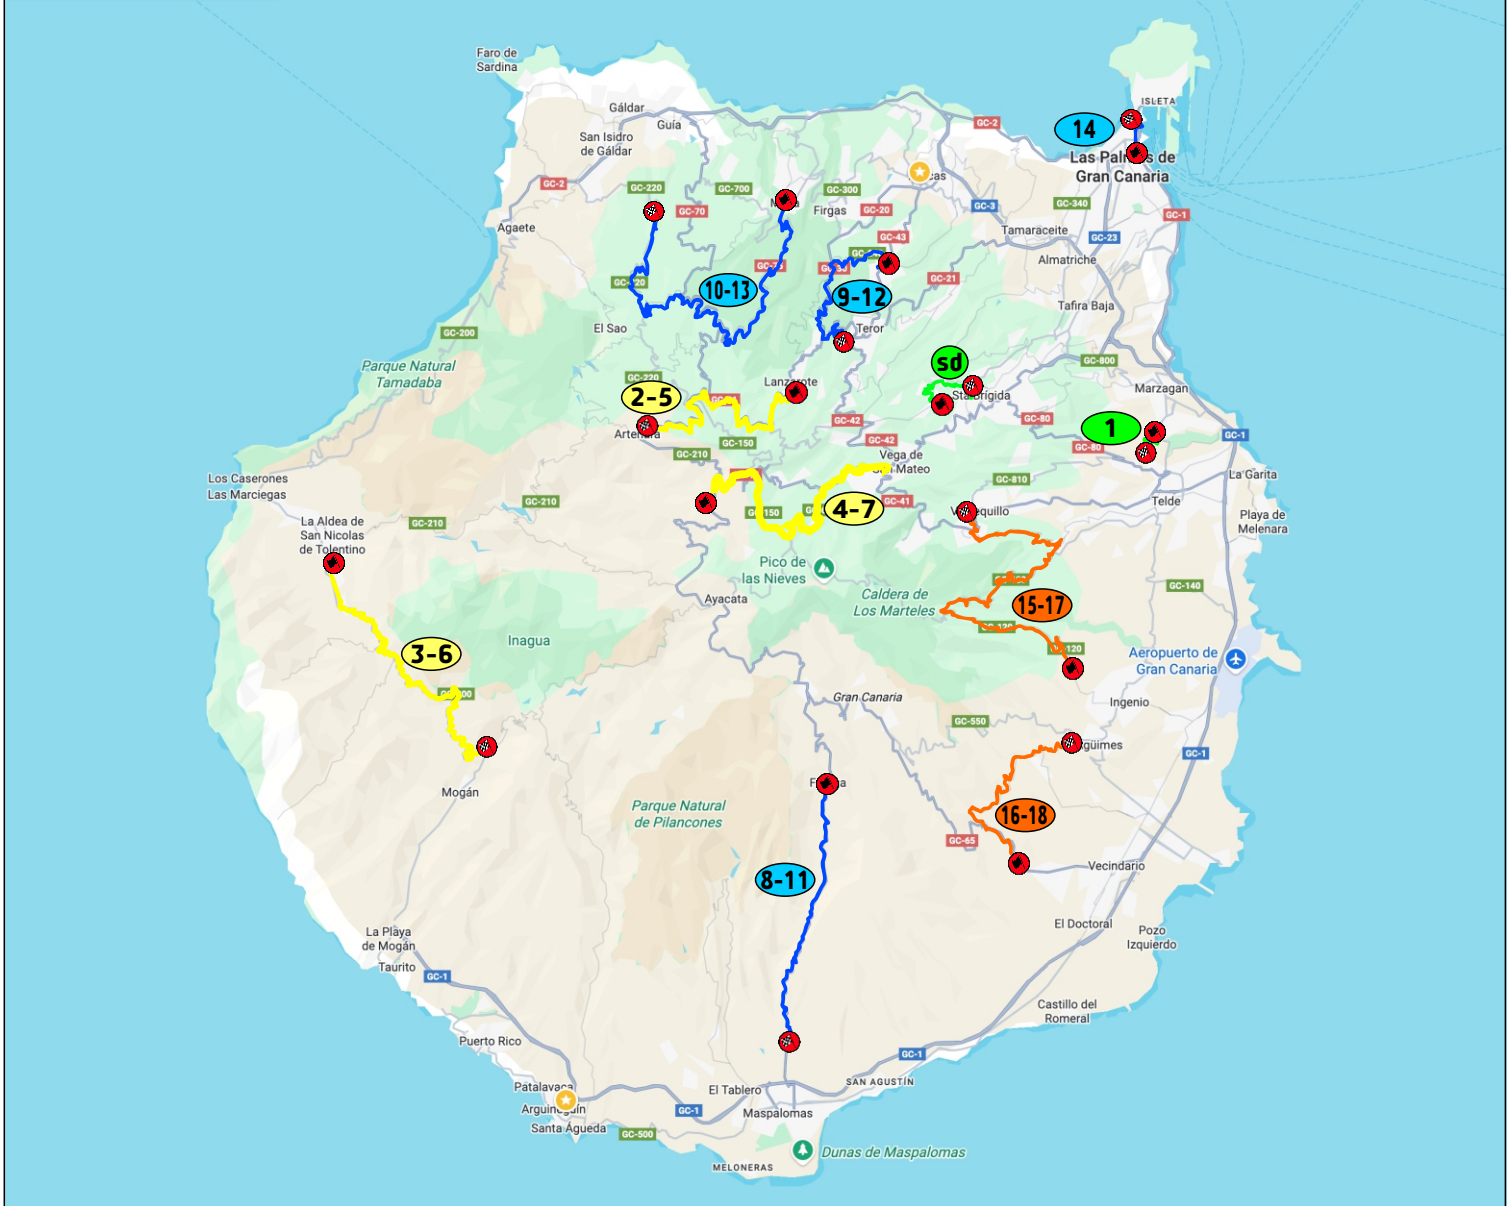

General Map of the 50 Rally Islas Canarias - Rally of Spain

Thursday, April 23, 2026
Special Stages

sd Shakedown "Santa Brígida"
6,26 kms. 11:01h.
START: N 28°01,98' W 15°30,84'
FINISH: N 28°02,19' W 15°30,03'

1 Islas Canarias
2,27 kms. 17:35h.
START: N 28°01,16' W 15°25,69'
FINISH: N 28°01,16' W 15°25,69'

Friday, April 24, 2026
Special Stages

2-5 Valleseco - Artenara
15,27 kms. 9:20h. - 15:06
START: N 28°02,25' W 15°34,76'
FINISH: N 28°01,53' W 15°38,44'

3-6 La Aldea - Mogán
21,42 kms. 10:48h. - 16:34h.
START: N 27°58,98' W 15°46,93'
FINISH: N 27°54,02' W 15°42,70'

4-7 Tejeda - San Mateo
26,05 kms. 12:11h - 17:57h.
START: N 27°59,84' W 15°36,79'
FINISH: N 28°00,53' W 15°32,13'

Sunday, April 26, 2026
Special Stages

15-17 Ingenio - Valsequillo
26,49 kms. 7:35h. - 10:50h.
START: N 27°55,79' W 15°27,39'
FINISH: N 27°59,46' W 15°30,16'

16-18 Santa Lucía - Agüimes
13,27 kms. 9:05h. - 13:15h.
START: N 27°51,37' W 15°28,82'
FINISH: N 27°54,21' W 15°27,04'